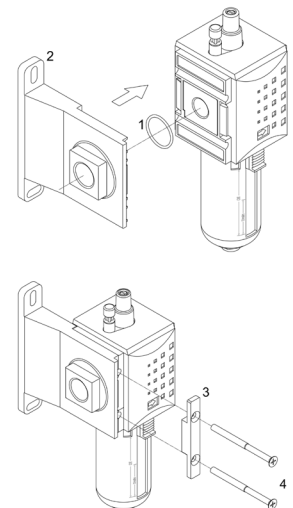

Filter element:

5 µm

MAXI

3/4" & 1" - connection (NPT/BSP)

Medium:

Can be used with compressed air
and neutral gases

Filter element:

5 µm

THE FRL stand

Handle
for easy
carrying

Featuring
Atlas Copco
new FRL
range

Tool holder,
for easy
mobility

Model name	Max Air Flow l/s (Cfm)	Weight kg (lbs)	Part Number
FRL-STAND-MAXI-NPT	200 (424)	7.95 (17.5)	9090303013
FRL-STAND-MAXI-BSP	200 (424)	7.85 (17.3)	9090303014

Hose Kits to be used with FRL Stands	Part Number
Hose Kit for 1/4 Inch Tool Inlet BSP	8202135082
Hose Kit for 3/8 Inch Tool Inlet BSP	8202135068
Hose Kit for 1/2 Inch Tool Inlet BSP	8202118182
Hose Kit for 1/4 Inch Tool Inlet NPT	8202135083
Hose Kit for 3/8 Inch Tool Inlet NPT	8202135069
Hose Kit for 1/2 Inch Tool Inlet NPT	8202118191

Mounting Plate

Wall Bracket

*Mounting Plate can't be used with Maxi units due to weight of the unit.

TECHNICAL data

MINI range

Model name	Max Air Flow l/s (Cfm)	Bowl material	Max condensate capacity cm ³ (oz)	Max oil capacity cm ³ (oz)	Weight kg (lbs)	Part Number
MINI Range						
Filter						
MINI-FIL-1/4-BSP	37 (78)	Plastic, PC with PA bowl guard	10 (0.34)		0.28 (0.63)	4221000131
MINI-FIL-1/4-NPT	37 (78)	Plastic, PC with PA bowl guard	10 (0.34)		0.28 (0.63)	4221000132
Regulators						
MINI-REG-1/4-BSP	34 (71)				0.30 (0.68)	4221 0001 39
MINI-REG-1/4-NPT	34 (71)				0.30 (0.68)	4221 0001 40
Lubricators						
MINI-LUB-1/4-BSP	46 (97)	Plastic, PC with PA bowl guard		40 (1.35)	0.28 (0.61)	4221 0001 47
MINI-LUB-1/4-NPT	46 (97)	Plastic, PC with PA bowl guard		40 (1.35)	0.28 (0.61)	4221 0001 48
Filter/regulator						
MINI-F/R-1/4-BSP	34 (71)	Plastic, PC with PA bowl guard	10 (0.34)		0.48 (1.05)	4221 0001 55
MINI-F/R-1/4-NPT	34 (71)	Plastic, PC with PA bowl guard	10 (0.34)		0.51 (1.12)	4221 0001 56
Filter/regulator+lubricator						
MINI-FRL-1/4-BSP	29 (62)	Plastic, PC with PA bowl guard		40 (1.35)	0.78 (1.72)	4221 0001 63
MINI-FRL-1/4-NPT	29 (62)	Plastic, PC with PA bowl guard		40 (1.35)	0.83 (1.83)	4221 0001 64