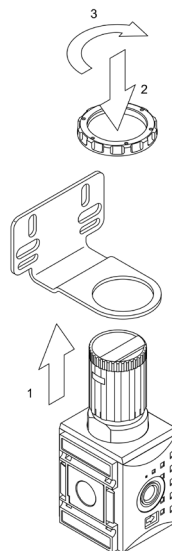

Filter element:

5 µm

MAXI

3/4" & 1" - connection (NPT/BSP)

Medium:

Can be used with compressed air
and neutral gases

Filter element:

5 µm

THE FRL stand

Handle
for easy
carrying

Featuring
Atlas Copco
new FRL
range

Tool holder,
for easy
mobility

Model name	Max Air Flow l/s (Cfm)	Weight kg (lbs)	Part Number
FRL-STAND-MAXI-NPT	200 (424)	7.95 (17.5)	9090303013
FRL-STAND-MAXI-BSP	200 (424)	7.85 (17.3)	9090303014

Hose Kits to be used with FRL Stands	Part Number
Hose Kit for 1/4 Inch Tool Inlet BSP	8202135082
Hose Kit for 3/8 Inch Tool Inlet BSP	8202135068
Hose Kit for 1/2 Inch Tool Inlet BSP	8202118182
Hose Kit for 1/4 Inch Tool Inlet NPT	8202135083
Hose Kit for 3/8 Inch Tool Inlet NPT	8202135069
Hose Kit for 1/2 Inch Tool Inlet NPT	8202118191

Mounting Plate

Wall Bracket

*Mounting Plate can't be used with Maxi units due to weight of the unit.

TECHNICAL data

MINI range

Model name	Max Air Flow l/s (Cfm)	Bowl material	Max condensate capacity cm ³ (oz)	Max oil capacity cm ³ (oz)	Weight kg (lbs)	Part Number
MINI Range						
Filter						
MINI-FIL-1/4-BSP	37 (78)	Plastic, PC with PA bowl guard	10 (0.34)		0.28 (0.63)	4221000131
MINI-FIL-1/4-NPT	37 (78)	Plastic, PC with PA bowl guard	10 (0.34)		0.28 (0.63)	4221000132
Regulators						
MINI-REG-1/4-BSP	34 (71)				0.30 (0.68)	4221 0001 39
MINI-REG-1/4-NPT	34 (71)				0.30 (0.68)	4221 0001 40
Lubricators						
MINI-LUB-1/4-BSP	46 (97)	Plastic, PC with PA bowl guard		40 (1.35)	0.28 (0.61)	4221 0001 47
MINI-LUB-1/4-NPT	46 (97)	Plastic, PC with PA bowl guard		40 (1.35)	0.28 (0.61)	4221 0001 48
Filter/regulator						
MINI-F/R-1/4-BSP	34 (71)	Plastic, PC with PA bowl guard	10 (0.34)		0.48 (1.05)	4221 0001 55
MINI-F/R-1/4-NPT	34 (71)	Plastic, PC with PA bowl guard	10 (0.34)		0.51 (1.12)	4221 0001 56
Filter/regulator+lubricator						
MINI-FRL-1/4-BSP	29 (62)	Plastic, PC with PA bowl guard		40 (1.35)	0.78 (1.72)	4221 0001 63
MINI-FRL-1/4-NPT	29 (62)	Plastic, PC with PA bowl guard		40 (1.35)	0.83 (1.83)	4221 0001 64